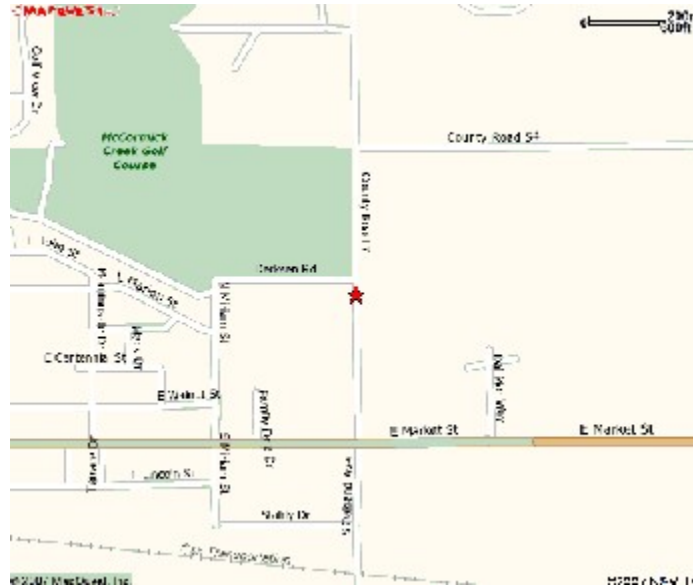

# Seventh Annual INSOURCE Golf Outing

**McCormick Creek Golf Course**  
**1300 North Oakland Avenue**  
**Nappanee, IN 46550**  
**Phone: (574) 773-2725**

## DIRECTIONS:

From South Bend head south on South Ironwood Drive. Merge onto US-20 E toward Mishawaka. Merge onto IN-19S toward Wakarusa/Nappanee. Turn left onto E Market Street/US-6. Turn left onto County Road 7/N Oakland Ave. End at 340-399 N Oakland Avenue.