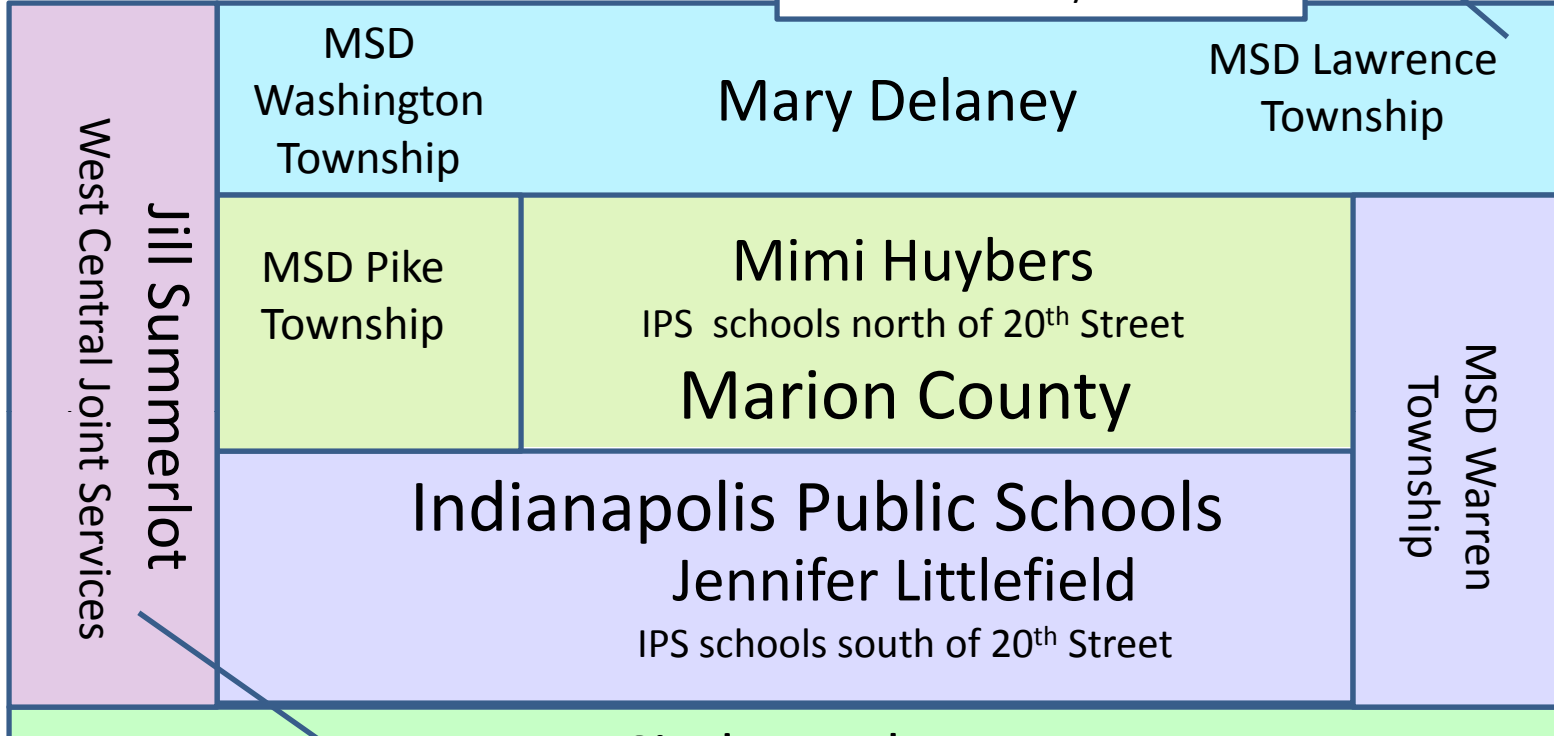

Early College High School  
HOPE Academy

MSD  
Washington  
Township

Mary Delaney

MSD Lawrence  
Township

MSD Pike  
Township

Mimi Huybers  
IPS schools north of 20<sup>th</sup> Street

Marion County

MSD Warren  
Township

Indianapolis Public Schools  
Jennifer Littlefield

IPS schools south of 20<sup>th</sup> Street

West Central Joint Services  
Jill Summerlot

Cindy Esteb

RISE Special Services

Avon Community School Corp.  
Brownsburg Community School Corp.  
Danville Community School Corp.  
Zionsville Community School Corp.  
Monroe-Gregg School District  
Mooresville Consolidated School Corp.  
Plainfield Community School Corp.  
School Town of Speedway  
MSD Wayne Township

Beech Grove City Schools  
MSD Decatur Township  
Franklin Township  
Community Schools  
MSD Perry Township  
Decatur Discovery Academy